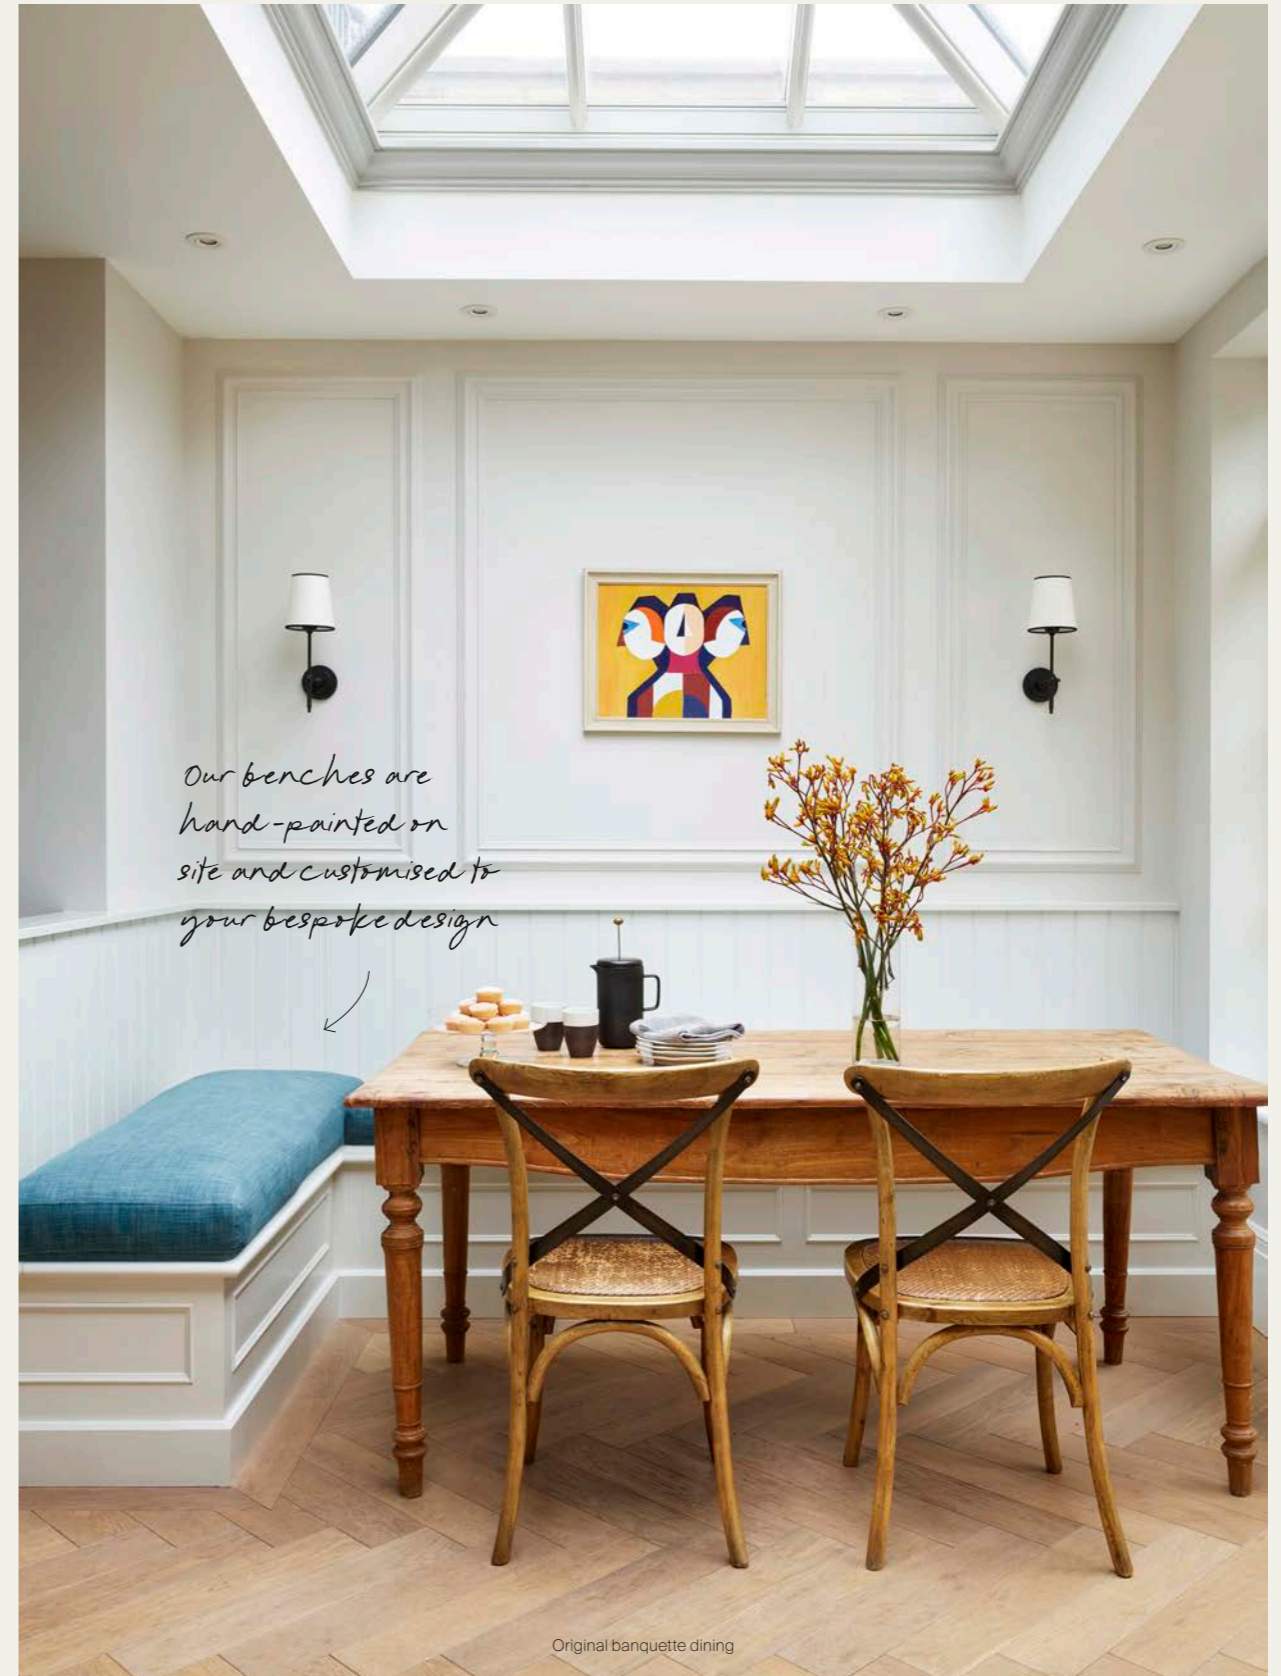

[Book your Design Consultation](#)

Utility room with Belfast sink

Our benches are hand-painted on site and customised to your bespoke design

Original banquette dining

Arbor banquette dining

Original desk with Smile stool