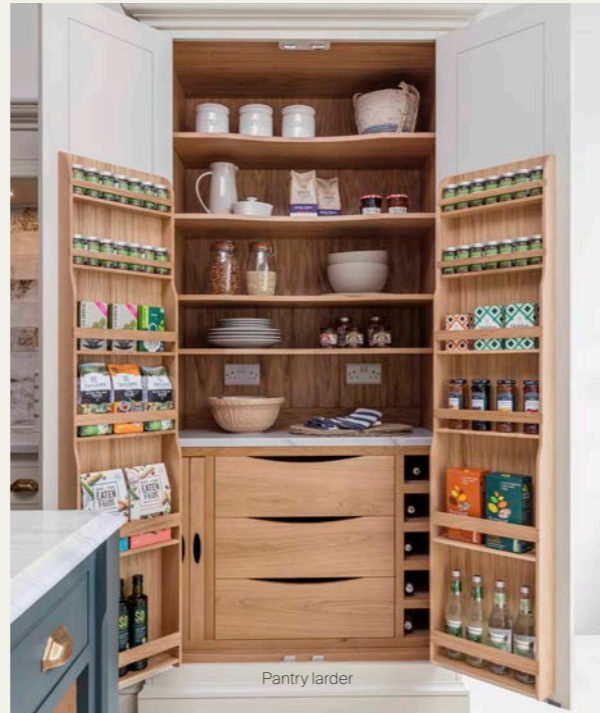

[Browse Linear Edge gallery](#)

STORAGE OPTIONS

Creating a space for everything

In an exceptional kitchen, style isn't everything – function is just as important, which is why our kitchens work as beautifully as they look. Whether you want a display to show off your wine collection, a space to safely store cookbooks, or some clever ways to conceal groceries, we've got a storage solution to match. Fully customisable to suit your needs, our thoughtful designs make life easier.

[Browse storage options](#)

Opposite: Collection Arbor

Pair of slim larder and wine rack

Pantry larder

Hidden internal drawers

OAK STORAGE

Breakfast dresser

WALNUT STORAGE